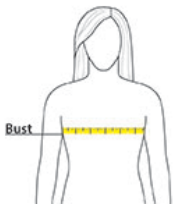

Sketches

front

back

SPEC SHEET + MEASUREMENTS

Nike Women's Club Fleece Sleeve Swoosh 1/2-Zip.
NKDX6720

PRODUCT MEASUREMENTS

	S	M	L	XL	2XL
Size	4/6	8/10	12/14	16/18	20/22
Body Length at Back	24 3/8	24 3/4	25 5/8	26 3/8	27 1/8
Bust	20 5/8	22	23 3/8	25 3/8	27 3/8
Set in Sleeve Length	25 1/4	25 1/2	25 3/4	26	26 1/4

Body Length at Back: Measured from high point shoulder to finished hem at back.

Bust: Measured across the chest one inch below armhole when laid flat.

Set in Sleeve Length: Measure from Center Back neck to shoulder point to sleeve hem.

SIZE CHARTS

	S	M	L	XL	2XL
Size	4/6	8/10	12/14	16/18	20/22
Bust	32 1/2-35 1/2	35 1/2 - 38	38-41	41-44 1/2	44 1/2 - 48 1/2

SPEC SHEET + MEASUREMENTS

Nike Women's Club Fleece Sleeve Swoosh 1/2-Zip.
NKDX6720

HOW TO MEASURE

BUST

Measure under the arm and around the fullest part of the bust with arms down, keeping tape horizontal.

COLORS

Anthracite
PMS 432C

Black
PMS BLACK
C

CharcoalHt

Dark Grey
Heather
PMS 422C